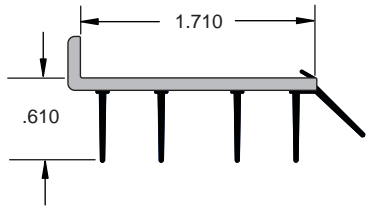

V-5721 Staple on Fin Sweep

Color: Chocolate Brown (CB)

50 pcs/ctn   1050 pcs/skid