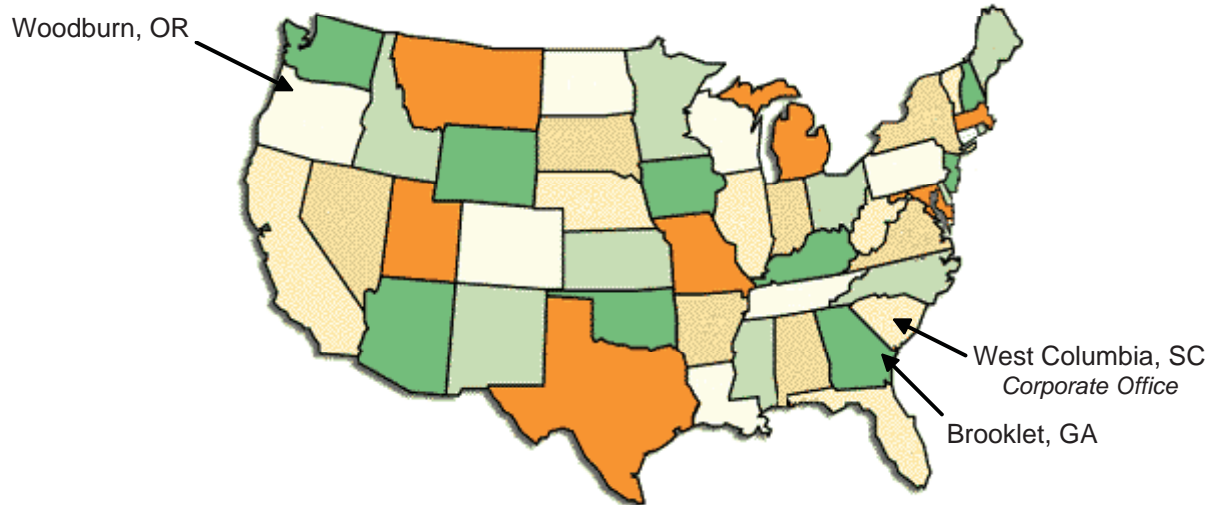

50 pcs/ctn 1000 pcs/skid

V-2318 Kerf Mount Bulb Sweep with 1-5/8" Notch

Colors: Beige (BE), Chocolate Brown (CB)

50 pcs/ctn 1000 pcs/skid

Quoted prices are good for sixty (60) days

Orders based on this price list are subject to Loxcreen's Terms and Conditions.

Loxcreen Plastics Group

Since 1965 Loxcreen's Plastics Group has provided world-class customer service and advanced production technology from their Brooklet, GA facility. With the acquisition of operations in Woodburn, OR and with technology and capacity enhancements at both locations, the Plastics Group is poised to provide bi-coastal manufacturing to our customers.