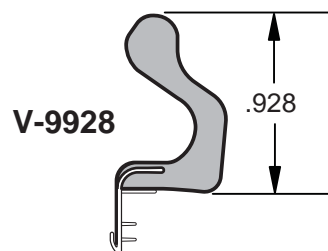


LOXCREEN

WEATHERSEALS

LoxSeal 9650 High Performance Weatherstrip

Featuring our Multi-Point Contact (MPC) Design

Packaging: 37", 81", 85", 97" - 125 pieces/carton 24 cartons/skid 3000 pieces/skid
Freight: Prepaid for shipments exceeding \$4000 in the lower 48 States.
Prepaid to Canada for shipments exceeding \$8000.
Pricing may vary for Canadian market.

Colors: Bronze, White, Beige
Material: Polyethylene clad urethane foam
Kerf Width: .125"
Kerf Height: .438"

Other sizes available upon request

LIFETIME WARRANTY

Fire rated for 20 minute wood frames
and 90 minute steel frames.

LoxSeal 9928 High Performance Weatherstrip

The Extended Reach Weatherstrip

Packaging: 37", 81", 85", 97" - 100 pieces/carton 24 cartons/skid 2400 pieces/skid
Freight: Prepaid for shipments exceeding \$4000 in the lower 48 States.
Prepaid to Canada for shipments exceeding \$8000.
Pricing may vary for Canadian market.

Colors: Bronze, White, Beige
Material: Polyethylene clad urethane foam
Kerf Width: .125"
Kerf Height: .438"
Rabbit Depth: 2.125"

Other sizes available upon request

LIFETIME WARRANTY

V-5721 Staple on Fin Sweep