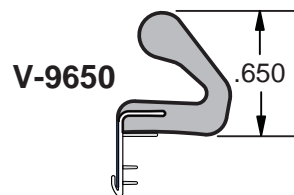


LOXCREEN

WEATHERSEALS

LoxSeal 9650 High Performance Weatherstrip

Featuring our Multi-Point Contact (MPC) Design

Packaging: 37", 81", 85", 97" - 125 pieces/carton 24 cartons/skid 3000 pieces/skid
Freight: Prepaid for shipments exceeding \$4000 in the lower 48 States.
Prepaid to Canada for shipments exceeding \$8000.
Pricing may vary for Canadian market.

Colors: Bronze, White, Beige
Material: Polyethylene clad urethane foam
Kerf Width: .125"
Kerf Height: .438"

Other sizes available upon request

LIFETIME WARRANTY

Fire rated for 20 minute wood frames
and 90 minute steel frames.

LoxSeal 9928 High Performance Weatherstrip

The Extended Reach Weatherstrip

Packaging: 37", 81", 85", 97" - 100 pieces/carton 24 cartons/skid 2400 pieces/skid
Freight: Prepaid for shipments exceeding \$4000 in the lower 48 States.
Prepaid to Canada for shipments exceeding \$8000.
Pricing may vary for Canadian market.

Colors: Bronze, White, Beige
Material: Polyethylene clad urethane foam
Kerf Width: .125"
Kerf Height: .438"
Rabbit Depth: 2.125"

Other sizes available upon request

LIFETIME WARRANTY

V-5721 Staple on Fin Sweep