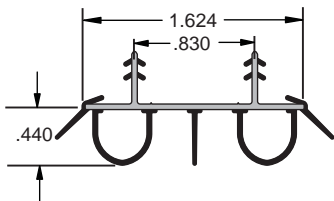

V-2318 Kerf Mount Bulb Sweep with 1-5/8" Notch

Colors: Beige (BE), Chocolate Brown (CB)

50 pcs/ctn   1000 pcs/skid

Quoted prices are good for sixty (60) days

Orders based on this price list are subject to Loxcreen's Terms and Conditions.