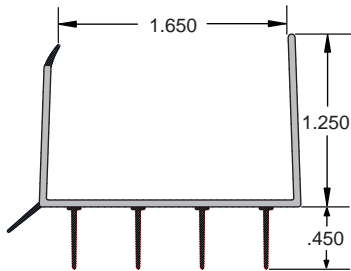

Color: Chocolate Brown (CB)

50 pcs/ctn 1050 pcs/skid

V-2380 Adjustable Sweep with Slotted Holes

Color: White (WH)

24 pcs/ctn 504 pcs/skid

V-1996 Kerf Mount 4 Fin Sweep with 1-5/8" Notch

Colors: Beige (BE), Chocolate Brown (CB)