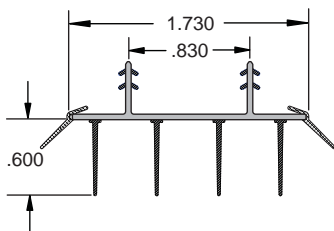

V-1996 Kerf Mount 4 Fin Sweep with 1-5/8" Notch

Colors: Beige (BE), Chocolate Brown (CB)

50 pcs/ctn   1000 pcs/skid